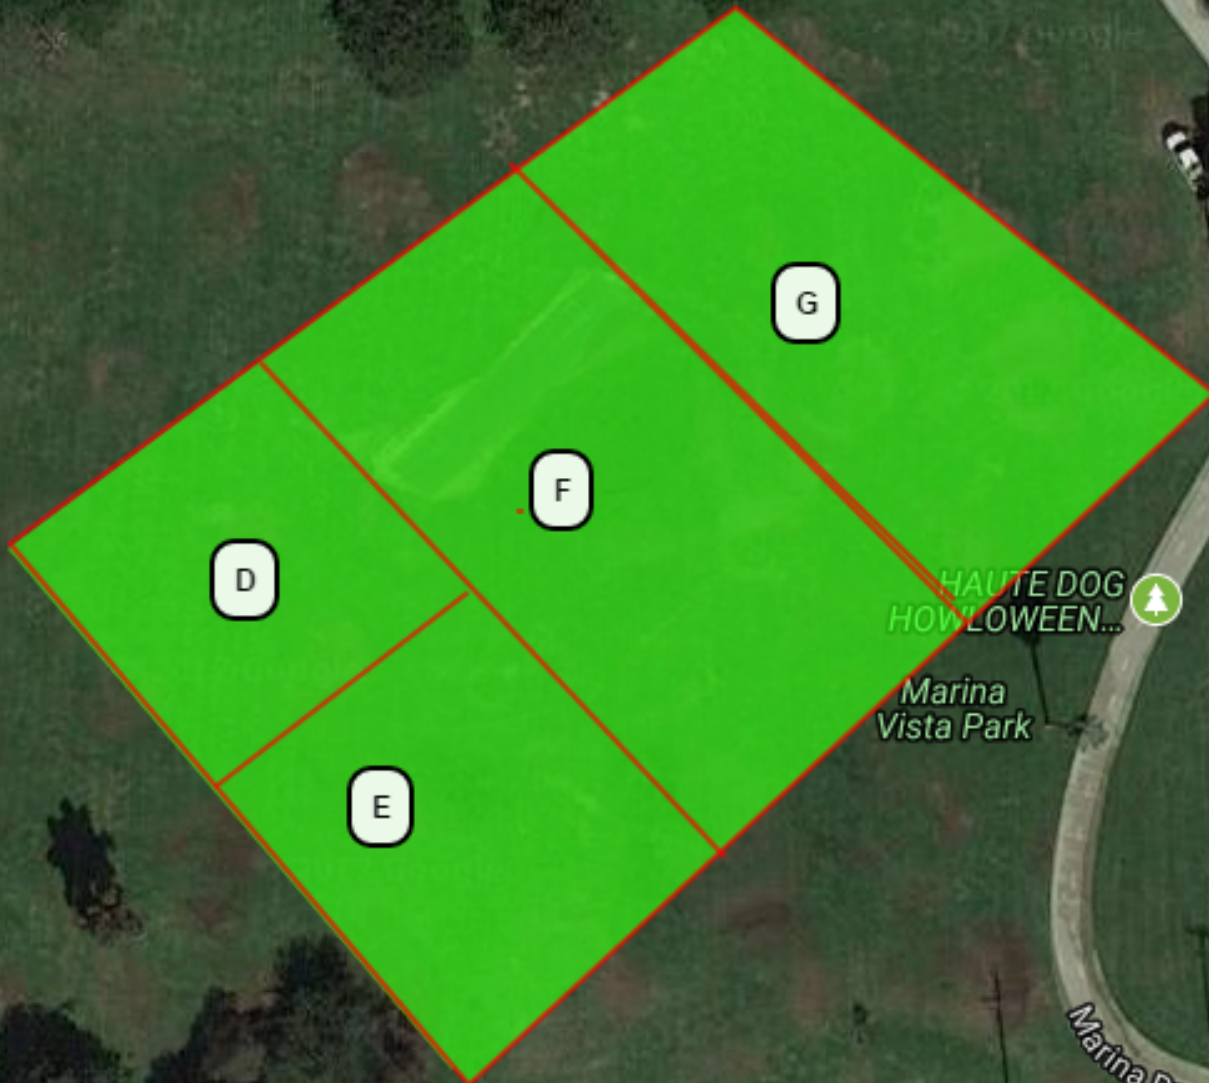

Alamitos Heights Park

Orlena Ave

Panama Ave

Santiago Ave

E Colorado St

E Colorado St

E Colorado St

E Colorado St

E Colorado St

E Colorado St

Marina Dr

Marina Dr

HAUTE DOG HOWLOWEEN...

Marina Vista Park

Marina Dr

E Eliot St

E Eliot St

E Eliot St

E Eliot St

E Eliot St

E Eliot St

Long Beach Bikeway Rte 10

Long Beach Bikeway Rte 10

E Paoli Way

Marine Stadium Park

The Long Beach Dragon Boat Festival

Marine Stadium Rte

Google

Map data ©2017 Google Imagery ©2017, DigitalGlobe, Sanborn, U.S. Geological Survey

© Scribble Maps